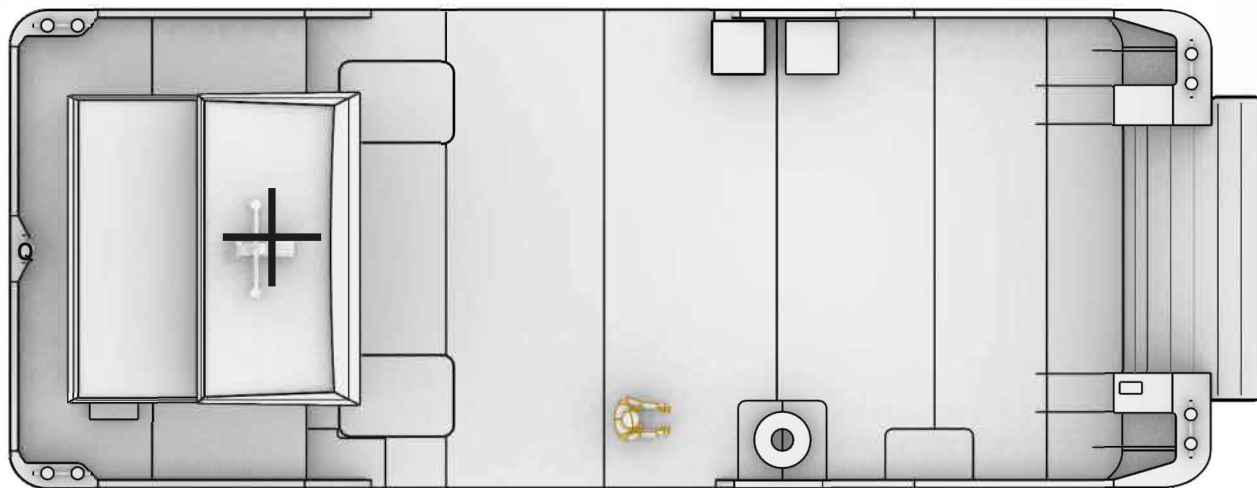

MODEL:
LANDING CRAFT

LOA:
17m

BEAM:
6.5m