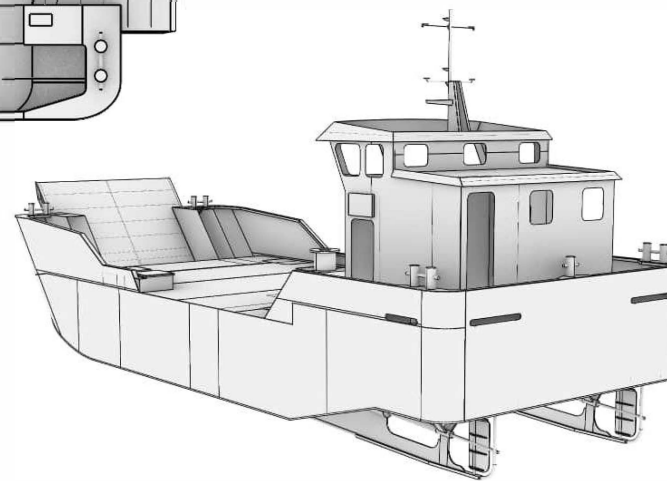

MODEL:
LANDING CRAFT

LOA:
17m

BEAM:
6.5m