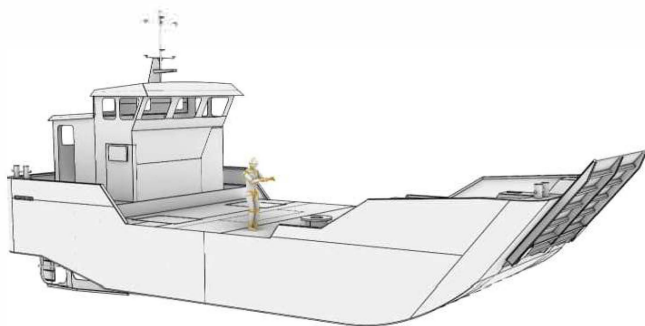

MODEL:
LANDING CRAFT

LOA:
17m

BEAM:
6.5m