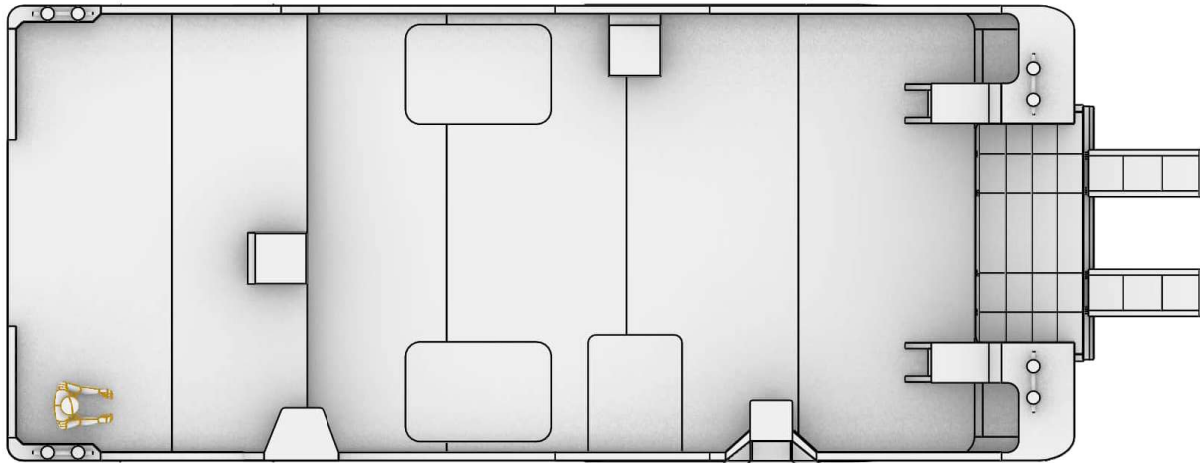

MODEL:
LANDING CRAFT

LOA:
14m

BEAM:
5.8m