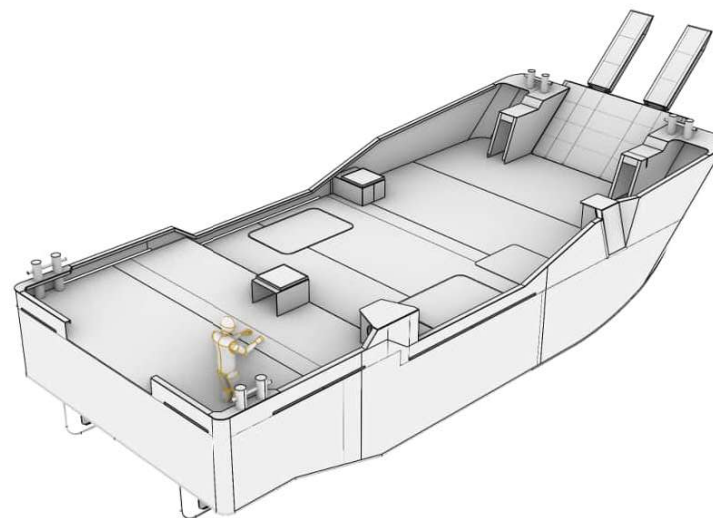

BUTE BOATBUILDERS LTD

Undraynian point
Isle of Bute
Scotland
PA20 0QY

+44 (0)1700 500331

info@buteboatbuilders.com

Images not to be copied without
permission from Bute boatbuilders Ltd

MODEL:
LANDING CRAFT

LOA:
14m

BEAM:
5.8m