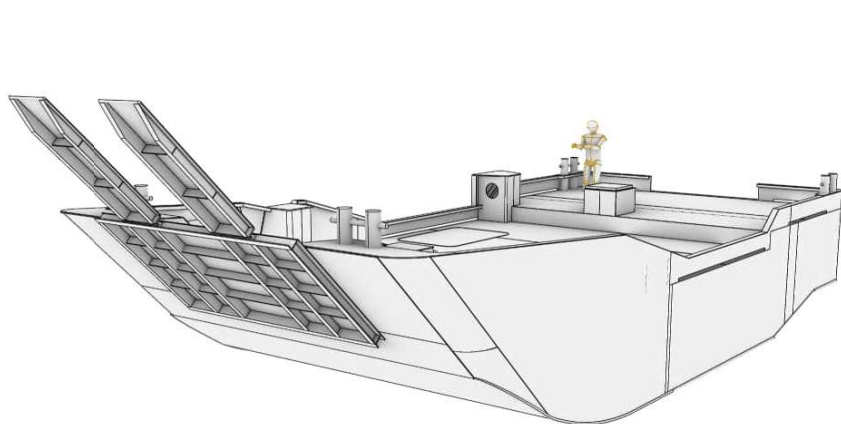

BUTE BOATBUILDERS LTD

Undraynian point
Isle of Bute
Scotland
PA20 0QY

+44 (0)1700 500331

info@buteboatbuilders.com

Images not to be copied without
permission from Bute boatbuilders Ltd

MODEL:
LANDING CRAFT

LOA:
14m

BEAM:
5.8m